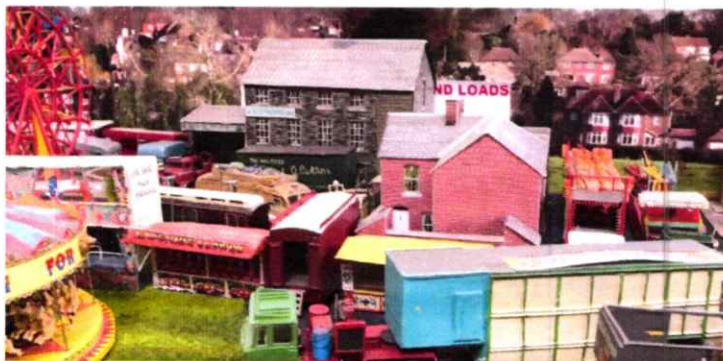

WARRINGTON MODEL FAIR 2022

SATURDAY 19TH MARCH

Real Working Models

Alford Hall
Manchester Road
Warrington
Wa1 3NJ

Directions

M6 J20

Head to Warrington on A 57

Approx 2 Miles

Venue on the Left

Large Rear Car park

10:00 to 4:00 pm

Contact Jim for Entering
your Exhibits

Phone: 07500300815