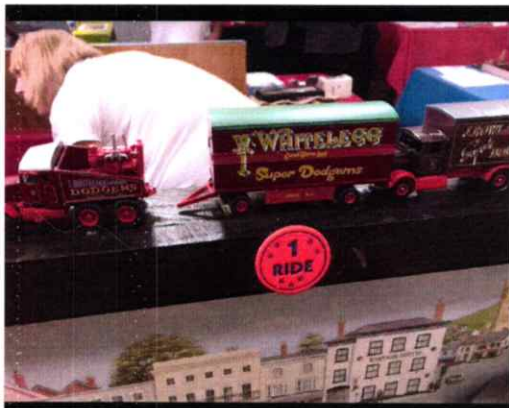

10:00 to 4:00 pm

Contact Jim for Entering
your Exhibits

Phone: 07500300815